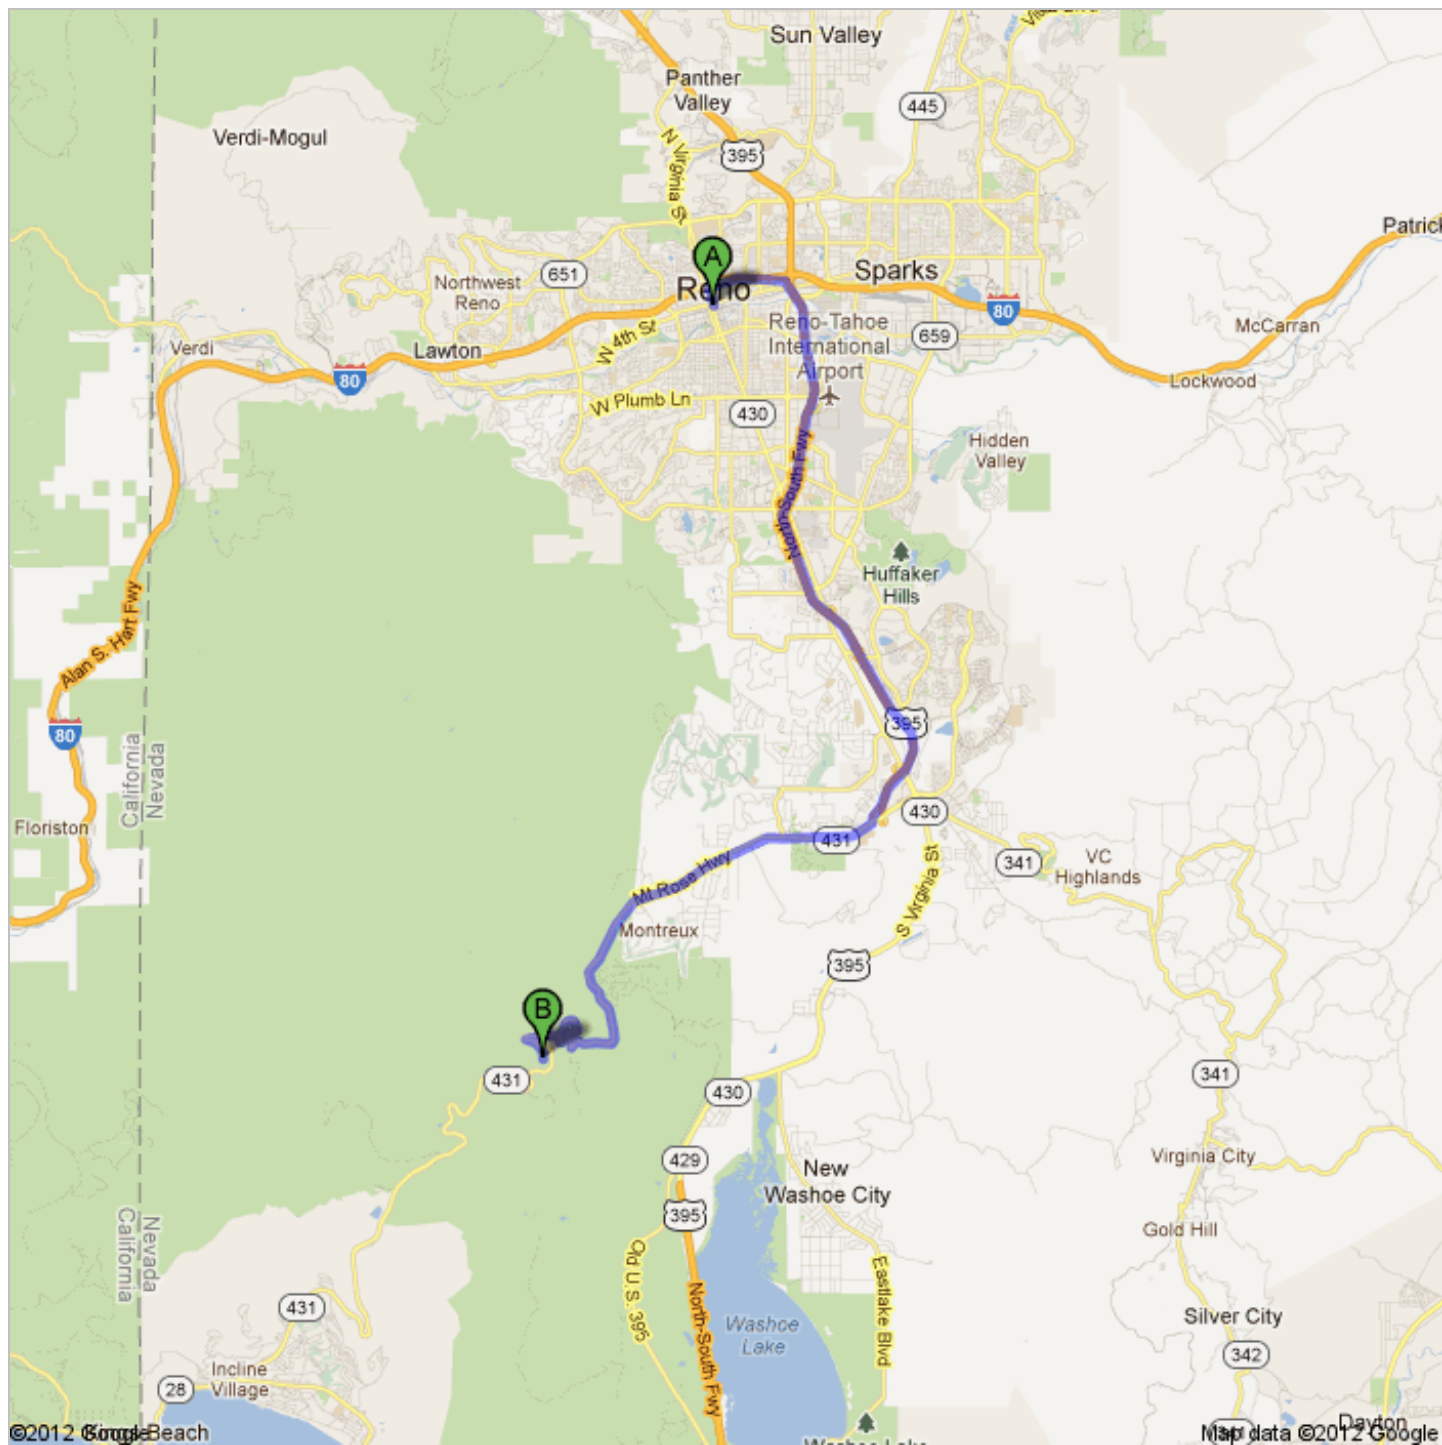

Directions to Bums Gulch Rd, Reno, NV 89511
23.6 mi – about 28 mins

Enter the Project Discovery parking lot from the entrance on Bums Gulch Road.

 Reno, NV

1. Head **north** on **Old U.S. 395 N/N Virginia St** toward **W 4th St** go 0.3 mi
About 1 min total 0.3 mi

 2. Turn right onto **Maple St** go 381 ft
total 0.4 mi

 3. Take the ramp onto **I-80 E** go 1.0 mi
About 1 min total 1.4 mi

 4. Take exit **15** to merge onto **US-395 S** toward **Carson City** go 10.6 mi
About 10 mins total 12.1 mi

 5. Take exit **56** for **Nevada 431/Mount Rose Highway** toward **North Lake Tahoe** go 0.5 mi
About 1 min total 12.5 mi

 6. Turn right onto **NV-431 W/Mt Rose Hwy** (signs for **North Lake Tahoe**) go 10.9 mi
About 14 mins total 23.4 mi

 7. Turn right onto **Bums Gulch Rd** go 0.2 mi
total 23.6 mi

 Bums Gulch Rd, Reno, NV 89511

These directions are for planning purposes only. You may find that construction projects, traffic, weather, or other events may cause conditions to differ from the map results, and you should plan your route accordingly. You must obey all signs or notices regarding your route.