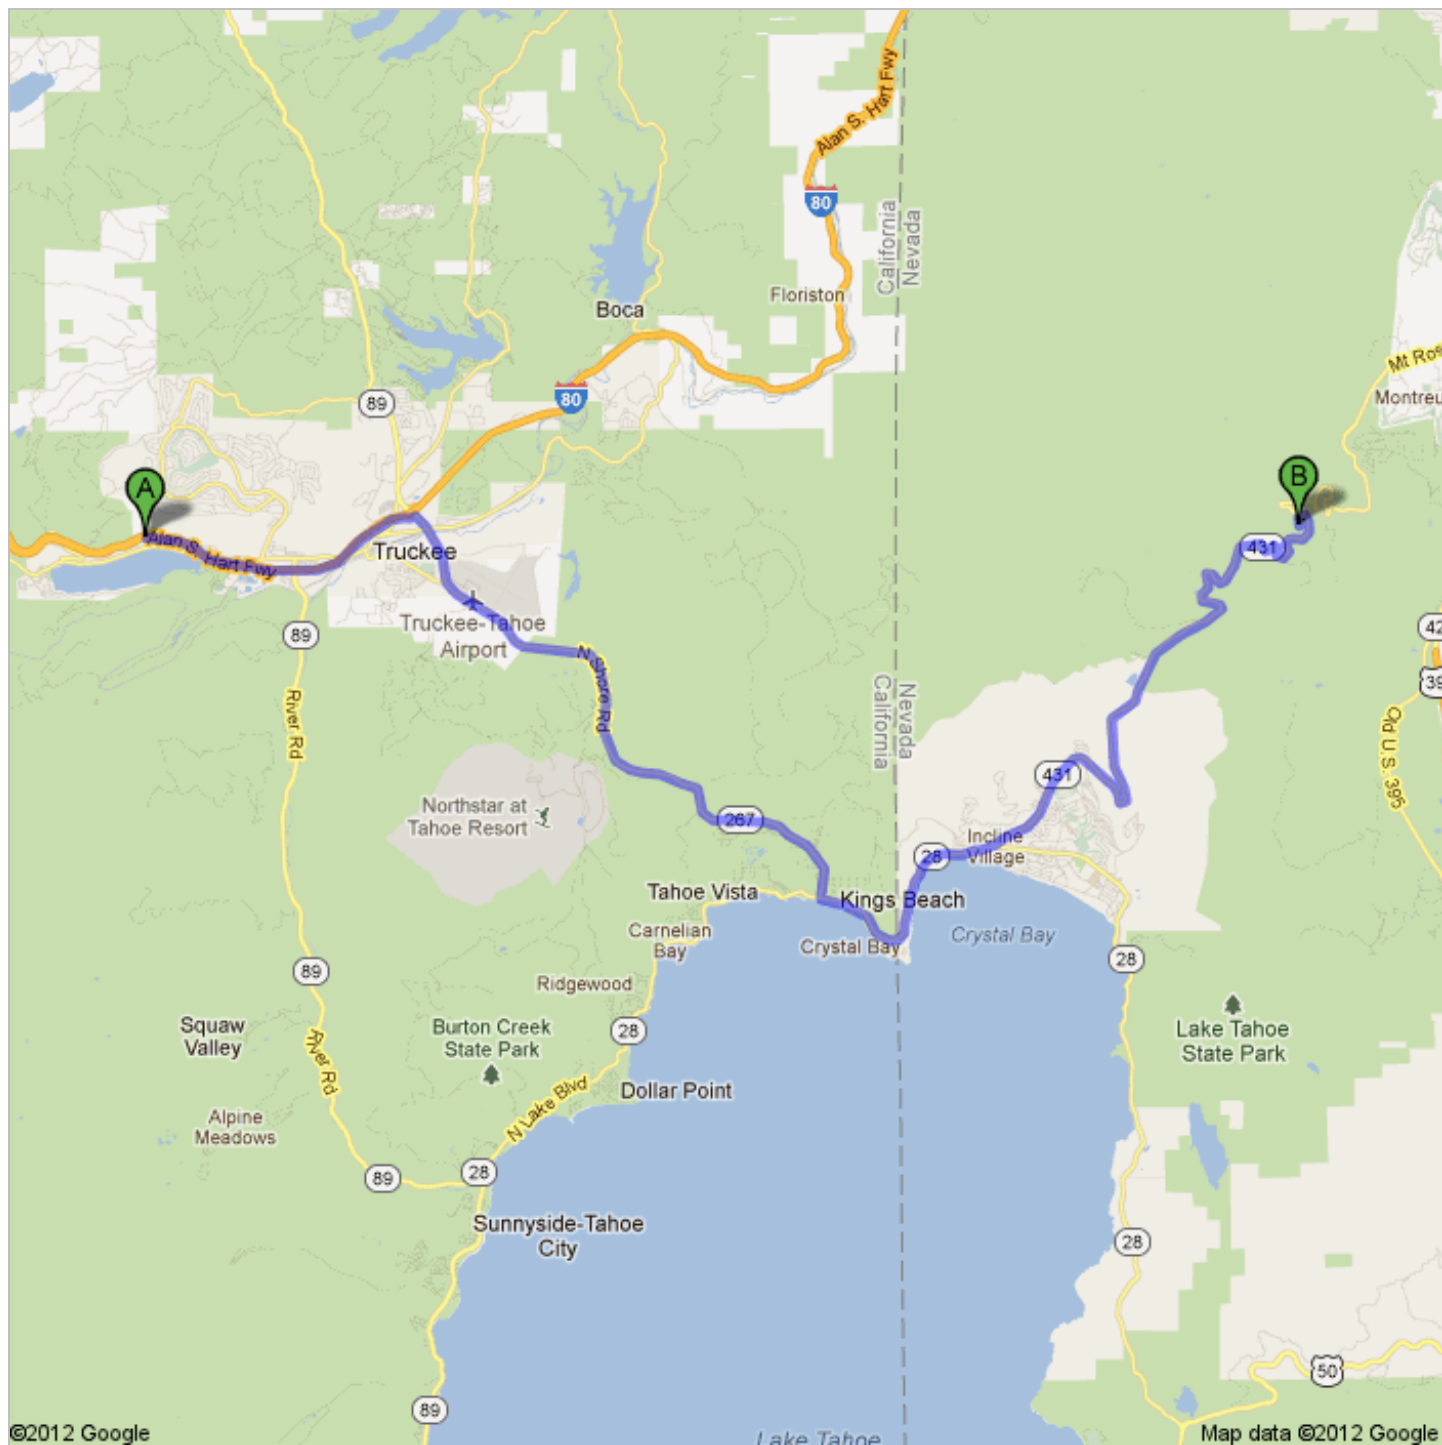

Directions to Bums Gulch Rd, Reno, NV 89511  
34.4 mi – about 48 mins

Enter the Project Discovery parking lot from the entrance on Bums Gulch Road.

 Interstate 80, Truckee, CA 96161

- 
- |  |  |                             |
|--|--|-----------------------------|
|  | 1. Head <b>east</b> on <b>I-80 E</b> toward <b>Exit 184</b><br>About 5 mins                | go 4.9 mi<br>total 4.9 mi   |
|  | 2. Take exit <b>188B</b> for <b>CA-89/CA-267</b> toward <b>Sierraville/Lake Tahoe</b>      | go 0.3 mi<br>total 5.3 mi   |
|  | 3. Turn right onto <b>CA-267 E</b><br>About 16 mins  | go 11.6 mi<br>total 16.9 mi |
|  | 4. Turn left onto <b>CA-28 E/N Lake Blvd</b><br>Continue to follow CA-28 E<br>About 3 mins | go 1.7 mi<br>total 18.6 mi  |
|  | 5. Continue onto <b>NV-28 E</b><br>Entering Nevada<br>About 4 mins                         | go 2.9 mi<br>total 21.4 mi  |
|  | 6. Turn left onto <b>NV-431 E/Mt Rose Hwy</b><br>About 18 mins                             | go 12.8 mi<br>total 34.2 mi |
|  | 7. Turn left onto <b>Bums Gulch Rd</b><br>About 1 min                                      | go 0.2 mi<br>total 34.4 mi  |

 Bums Gulch Rd, Reno, NV 89511

These directions are for planning purposes only. You may find that construction projects, traffic, weather, or other events may cause conditions to differ from the map results, and you should plan your route accordingly. You must obey all signs or notices regarding your route.

Map data ©2012 Google

Directions weren't right? Please find your route on [maps.google.com](https://maps.google.com) and click "Report a problem" at the bottom left.